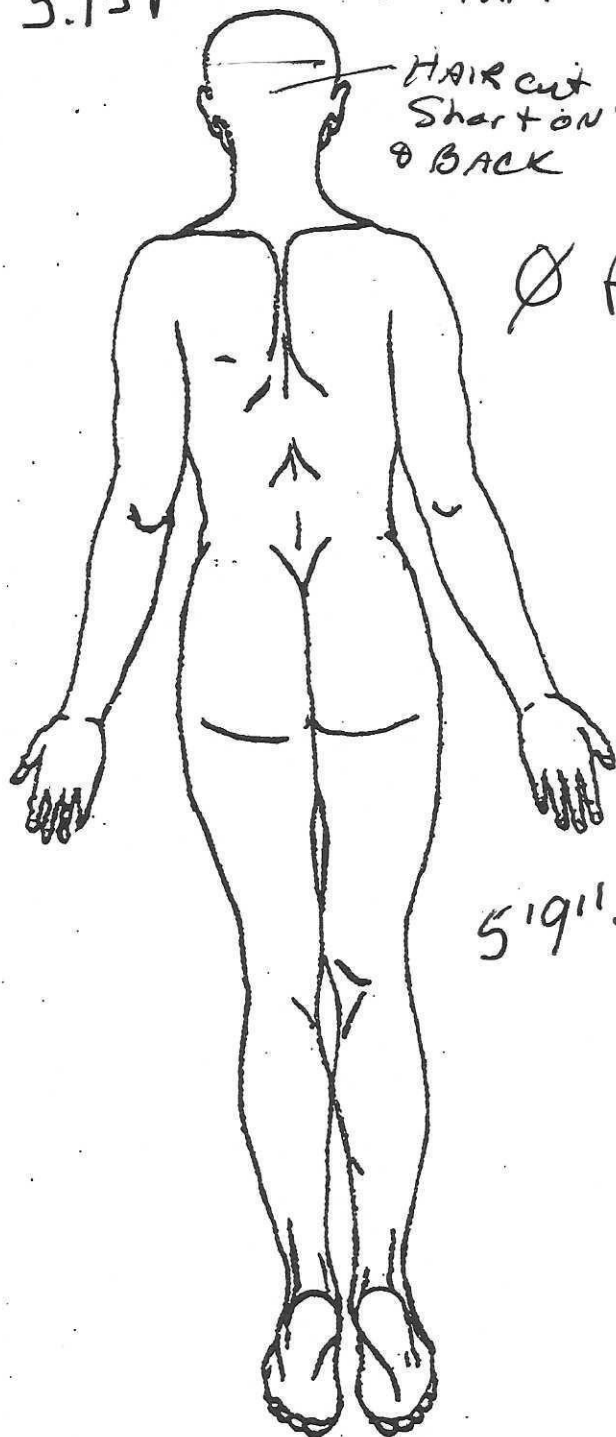

SAT
4/16/22
3:15 PM

PATRICK
26 AM Lyoya

5-21/22

HAIR cut
Short on Sides
& BACK

Ø Rigor

stud
EARRING

BIKINI EXTENTIONS

stud EARRING

Previous
Autopsy

SCARS

5'9" TALL

ID

GILLESPIE FUNERAL HOME
EASTERN AVE SE
GRAND RAPIDS

4/16/22 Patrick Lyoya
26 AAM

CASE NO. _____

S-21/22

Entrance bullet
4" below top
of head
Medline
Slightly
left

4/16/22

PATRICK LYON A
26 AAM

S-21/22

CASE NO: _____