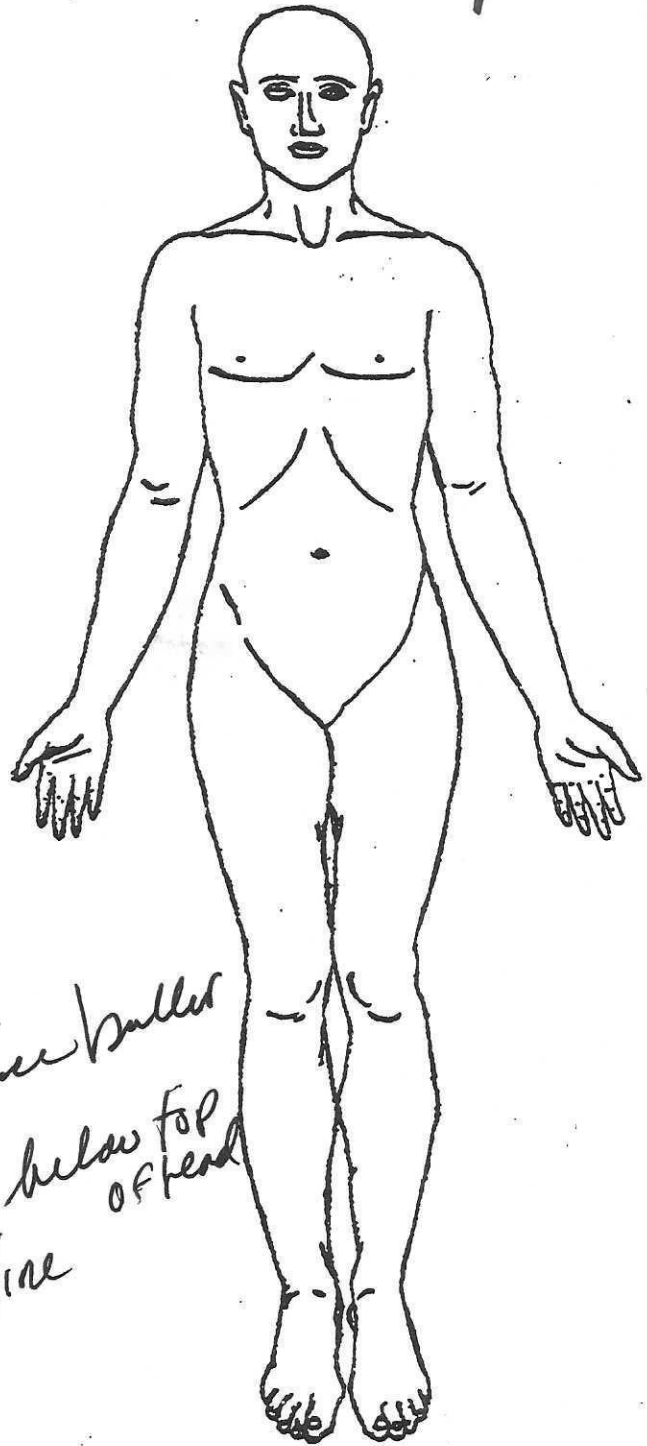

Previous
Autopsy

SCARS

5'9" TALL

ID

GILLESPIE FUNERAL HOME
EASTERN AVE SE
GRAND RAPIDS

4/16/22 Patrick Lyoya
26 AAM

CASE NO. _____

S-21/22

Entrance bullet
4" below top
of head
Medline
Slightly
left

4/16/22

PATRICK LYON A
26 AAM

S-21/22

CASE NO: _____