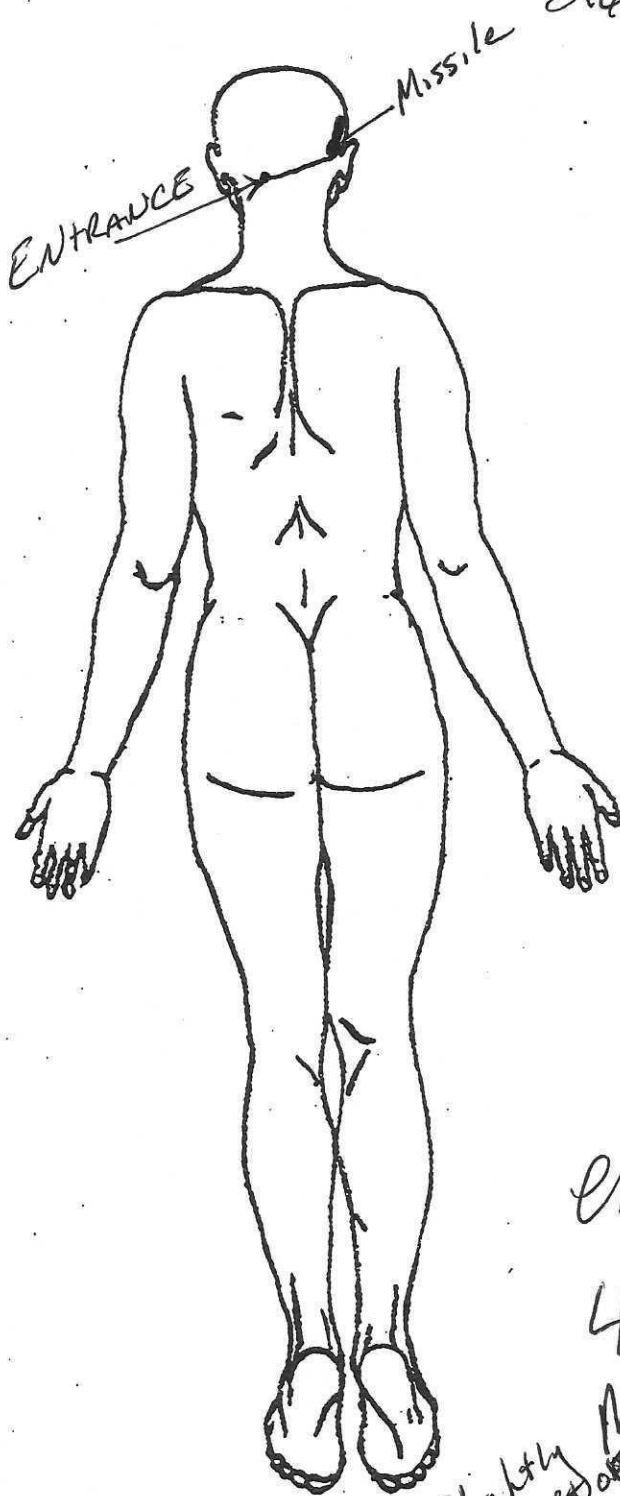

SAT
4/16/22
3:15 PM

PATRICK
26 AM Lyoya

5-21/22

HAIR cut
Short on Sides
& BACK

Ø Rigor

stud
EARRING

BIKINI EXTENTIONS

stud EARRING

Previous
Autopsy

SCARS

5'9" TALL

ID

GILLESPIE FUNERAL HOME
EASTERN AVE SE
GRAND RAPIDS

4/16/22 Patrick Lyoya
26 AAM

CASE NO. _____

S-21/22

Entrance bullet
4" below top
of head
Medline
Slightly
left

4/16/22

PATRICK LYON A
26 AAM

S-21/22

CASE NO: _____