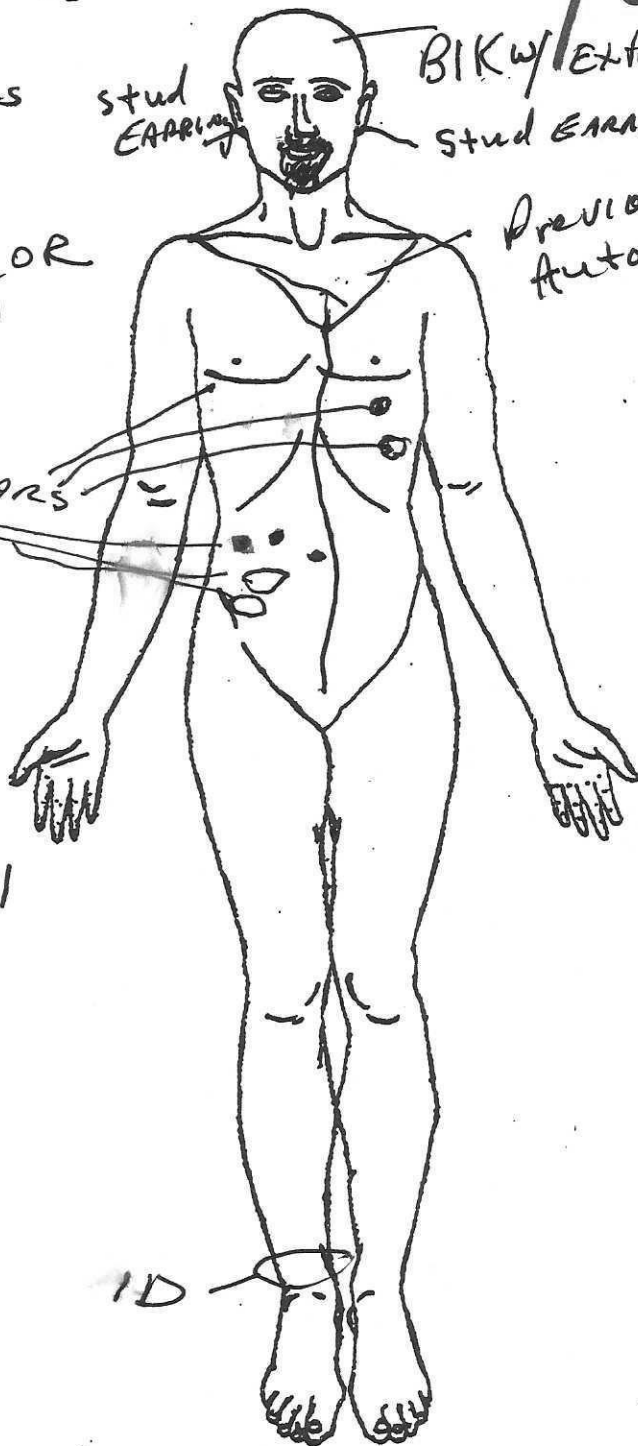

SAT
4/16/22
3:15 PM

PATRICK
26 AM Lyoya

5-21/22

HAIR cut
Short on Sides
& BACK

Ø Rigor

stud
EARRING

BIKINI EXTENTIONS

stud EARRING

Previous
Autopsy

SCARS

5'9" TALL

ID

GILLESPIE FUNERAL HOME
EASTERN AVE SE
GRAND RAPIDS

4/16/22 Patrick Lyoya
26 AAM

CASE NO. _____

S-21/22

Entrance bullet
4" below top
of head
Medline
Slightly
left

4/16/22

PATRICK LYON A
26 AAM

S-21/22

CASE NO: _____